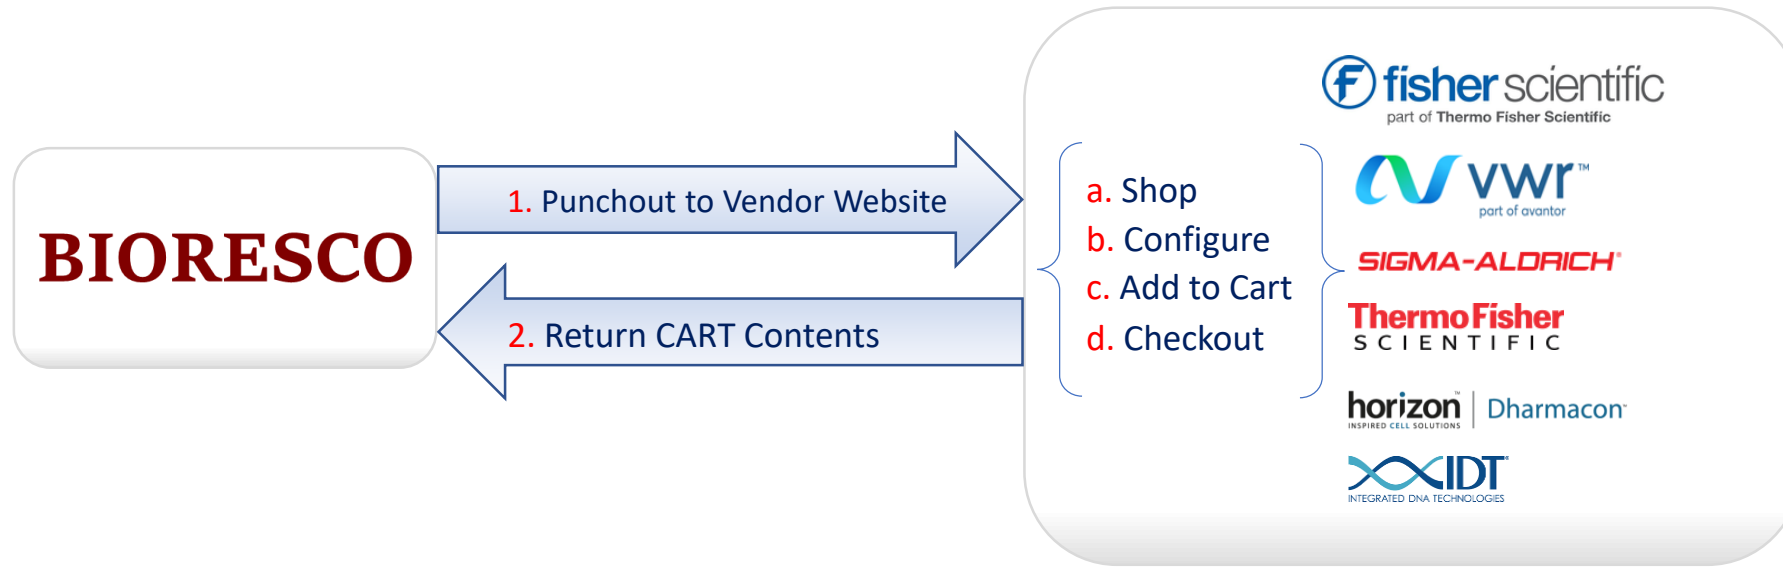

What is Punchout?

Log into BIORESKO, click on any of the links on the main page to go to the Vendors' website. You'll be automatically logged into the Vendor website. Shop and add products to your CART. When you click on CHECK-OUT, all your CART contents will be transferred over to your BIORESKO CART. From here you can continue shopping and complete your order as usual.

Benefits of Punchout

- Access to Real-Time Availability and discounted prices
- Access to all custom and configurable products on Vendor Website
- Access to design validation tools
- ONE login: once you are logged into the BIORESKO Website, you don't need to login at the Vendor's website
- **Fisher & VWR** – Access their entire Catalogs at **UMB Contract Prices**